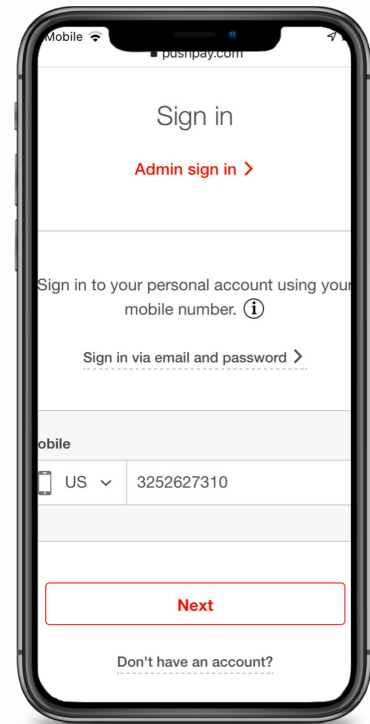

FÁCIL, CONVENIENTE, RÁPIDO

Configure un regalo en línea recurrente a parroquia!

Disfrute de la facilidad y conveniencia de donar en línea con su propia cuenta de donante.

Para Donar en Línea: tinyurl.com/holyspiritsweetwater

Dar un donacion

Vaya a tinyurl.com/holyspiritsweetwater y complete el formulario de donación con un número de teléfono móvil y una tarjeta de crédito / cuenta corriente. Asegúrese de establecer el tipo de regalo en recurrente, complete la información restante, envíelo y ¡listo!

Cambia tus donaciones

Visite pushpay.com/login para iniciar sesión en su cuenta en cualquier momento y administrar sus regalos. Utilizará el mismo número de teléfono celular que utilizó para configurar su regalo para iniciar sesión en su cuenta. Puede cambiar la fecha, la frecuencia y el método de pago de un regalo recurrente y actualizar su información de usuario.

Tarjetas de ofrenda de donaciones en línea

Ahora que está disfrutando de la conveniencia de donar en línea, no tiene que preocuparse por escribir cheques o traer su sobre a Misa. Todavía puede participar en el ofertorio semanal. Busque tarjetas de "Yo di en línea" en las entradas de la iglesia y tome una cada vez que venga a misa.