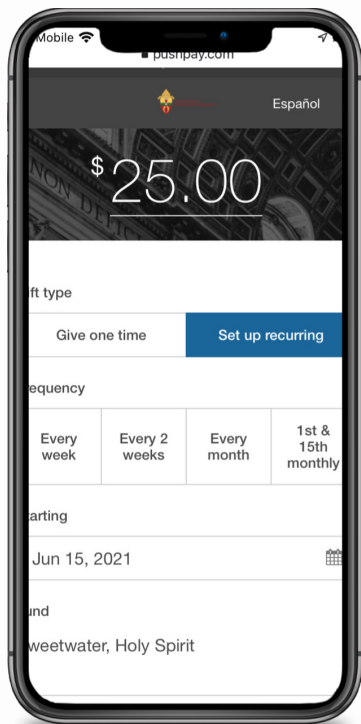

## Set up a recurring online gift for your parish!

Enjoy the ease and convenience of online giving with your own donor account

To donate online: [tinyurl.com/holyspiritsweetwater](https://tinyurl.com/holyspiritsweetwater)

### Make a donation

Go to [tinyurl.com/holyspiritsweetwater](https://tinyurl.com/holyspiritsweetwater) and complete the donation form using a mobile number and credit card/checking account. Be sure to set the gift type to recurring, complete the remaining information, submit, and presto!