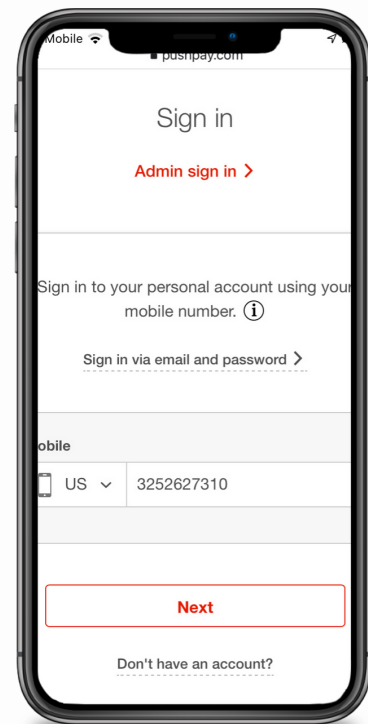

## Set up a recurring online gift for your parish!

Enjoy the ease and convenience of online giving with your own donor account

To donate online: [tinyurl.com/holyspiritsweetwater](https://tinyurl.com/holyspiritsweetwater)