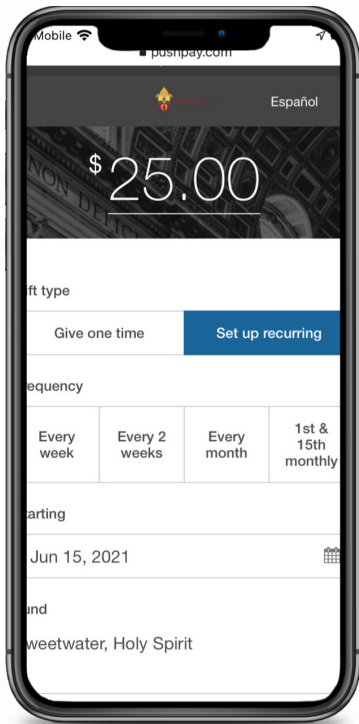

FÁCIL, CONVENIENTE, RÁPIDO

Configure un regalo en línea recurrente a parroquia!

Disfrute de la facilidad y conveniencia de donar en línea con su propia cuenta de donante.

Para Donar en Línea: tinyurl.com/holyspiritsweetwater

Dar un donacion

Vaya a tinyurl.com/holyspiritsweetwater y complete el formulario de donación con un número de teléfono móvil y una tarjeta de crédito / cuenta corriente. Asegúrese de establecer el tipo de regalo en recurrente, complete la información restante, envíelo y ¡listo!

Cambia tus donaciones

Visite pushpay.com/login para iniciar sesión en su cuenta en cualquier momento y administrar sus regalos. Utilizará el mismo número de teléfono celular que utilizó para configurar su regalo para iniciar sesión en su cuenta. Puede cambiar la fecha, la frecuencia y el método de pago de un regalo recurrente y actualizar su información de usuario.

Tarjetas de ofrenda de donaciones en línea

Ahora que está disfrutando de la conveniencia de donar en línea, no tiene que preocuparse por escribir cheques o traer su sobre a Misa. Todavía puede participar en el ofertorio semanal. Busque tarjetas de "Yo di en línea" en las entradas de la iglesia y tome una cada vez que venga a misa.